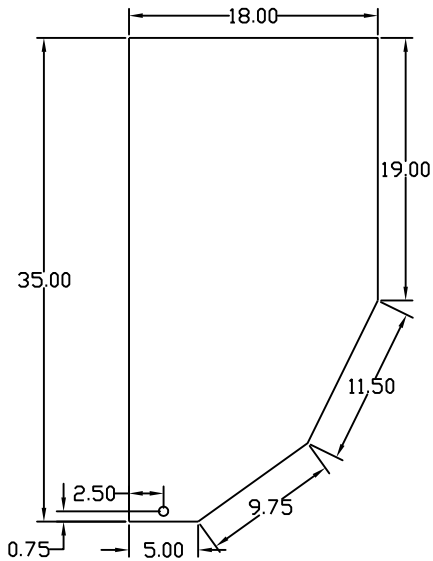

3" stainless piano hinge welded to vertical side such that it folds over the top. Typical of both sides.

Water Tank
 Morgan Out Island 41
 Replacement - Port side
 Stainless Steel ~18 gague
 ~125 gallons