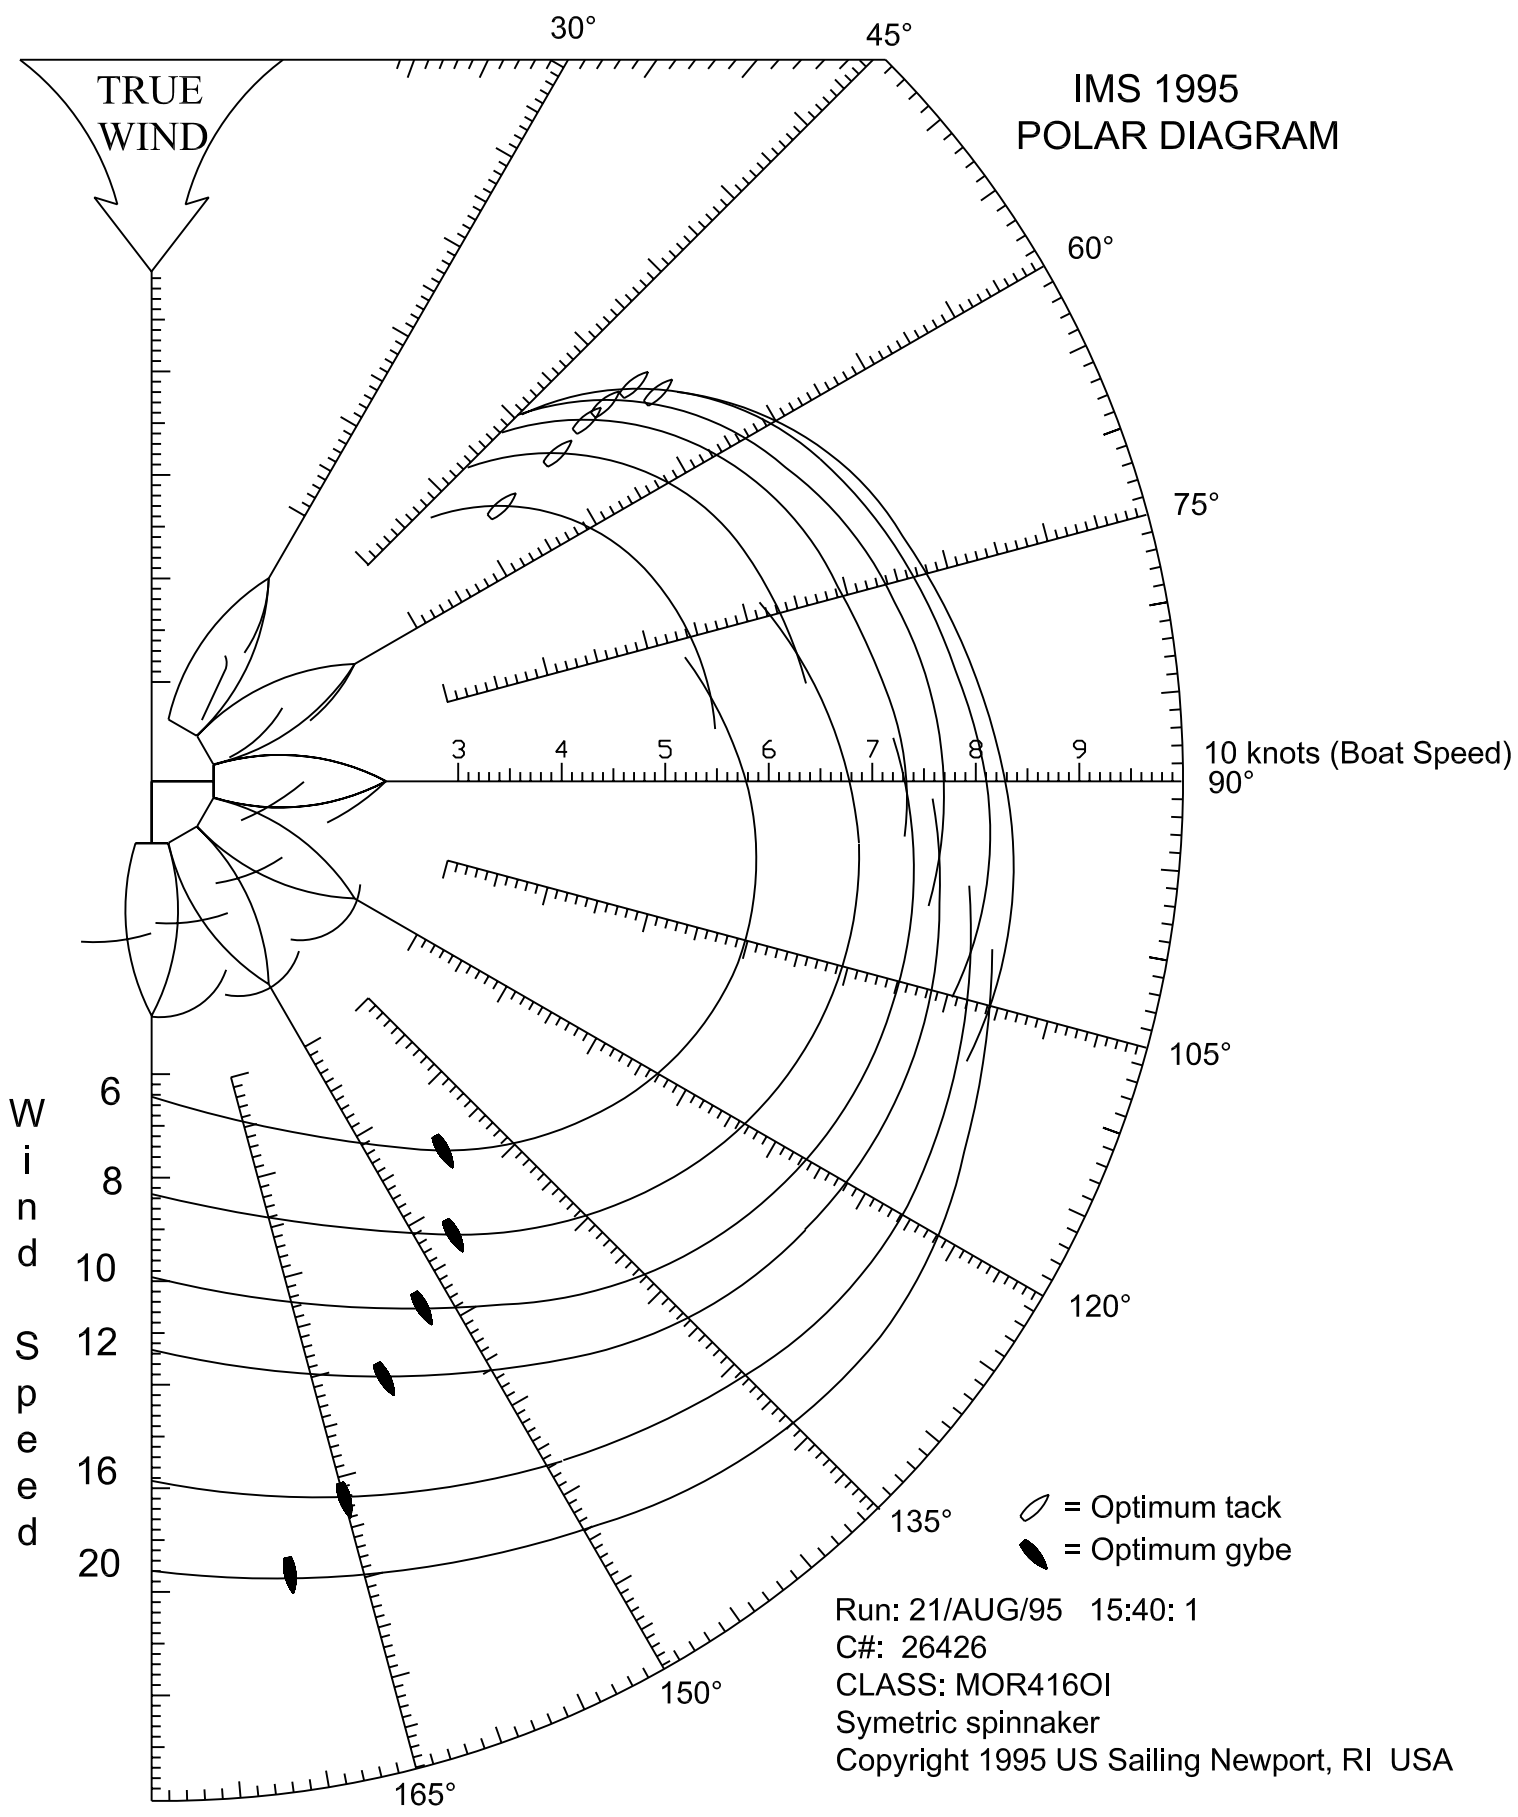

IMS 1995  
POLAR DIAGRAM

Run: 21/AUG/95 15:40: 1  
C#: 26426  
CLASS: MOR416OI  
Symetric spinnaker  
Copyright 1995 US Sailing Newport, RI USA